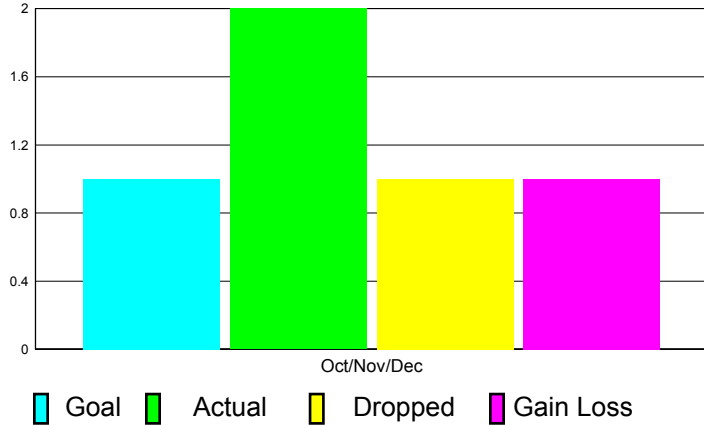

GMT Reports for District (or Undistricted) **District S 2**

GMT: Mr. Pedro Mario Marrello

Location: BOLIVIA

GMT CA: 3

CLUBS

**Club Results
2011-2012**

**Clubs
2010-2011**

Month	New Club Goal	Actual New Clubs	Actual Dropped Clubs	Gain/Loss of Clubs	Gain/Loss of Clubs
Oct/Nov/Dec	1	2	1	1	-1
Totals	1	2	1	1	-1

Club Results 2011-2012

Goal, New, Dropped, Gain/Loss

Comparison of Club Gain/Loss

Current Year Compared to the Previous Year

YTD Status Quo Clubs 2010-2011

Status Quo Clubs Compared to Status Quo Members

MEMBERSHIP