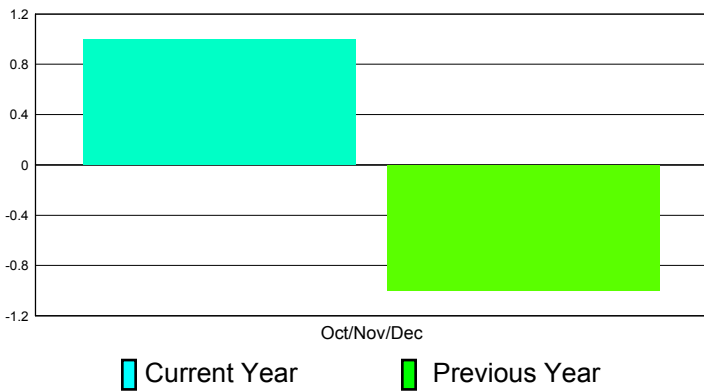

Club Results 2011-2012

Goal, New, Dropped, Gain/Loss

Comparison of Club Gain/Loss

Current Year Compared to the Previous Year

YTD Status Quo Clubs 2010-2011

Status Quo Clubs Compared to Status Quo Members

MEMBERSHIP