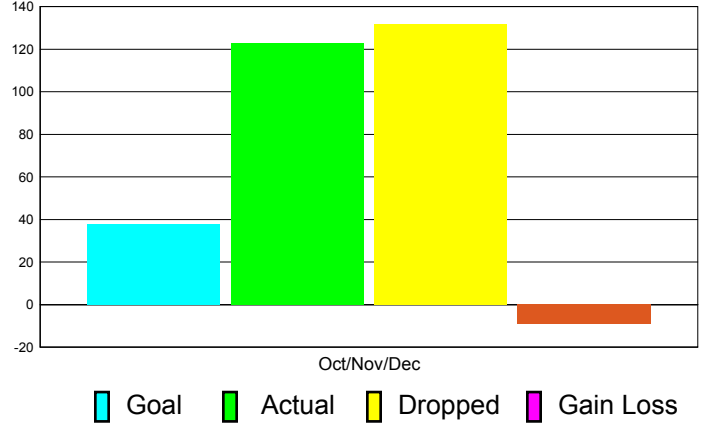

Membership Results 2011-2012

Goal, New, Dropped, Gain/Loss