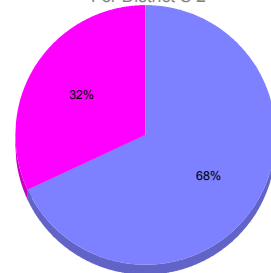

Membership Results 2011-2012

Goal, New, Dropped, Gain/Loss

Comparison of Membership Gain/Loss

Current Year Compared to the Previous Year

Gender Comparison 2010-2011

For District S 2

Oct/Nov/Dec

■ Male ■ Female