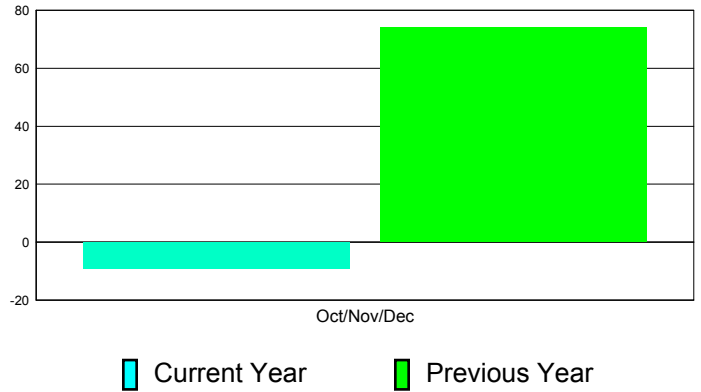

Comparison of Membership Gain/Loss

Current Year Compared to the Previous Year